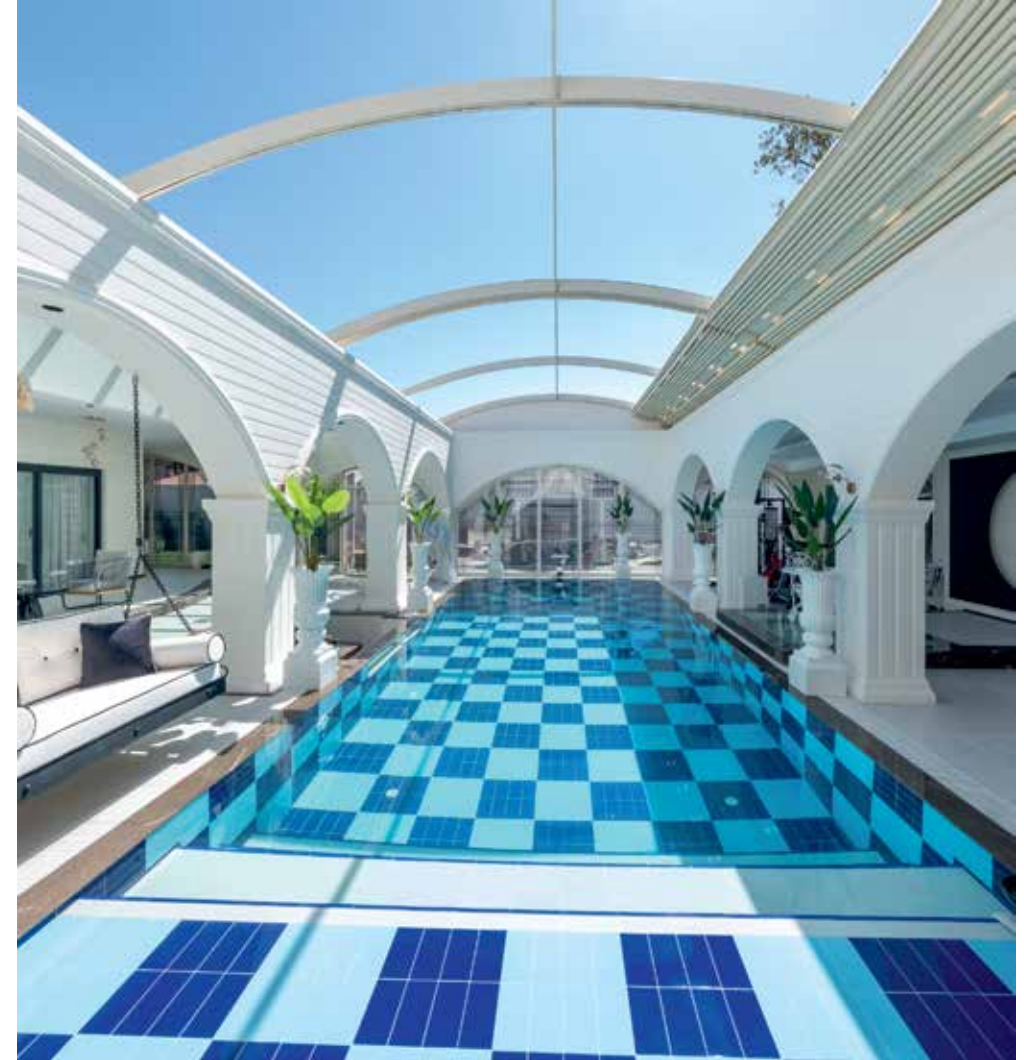

Hareketli tente (pergola) sistemleri, günümüzde yaygın olarak tercih edilen ve birçok mekânda kullanılan sistemlerdir. Bu sistemler, mekânları daha kullanışlı ve keyifli hale getirme amacıyla ideal bir seçenektir. Hareketli tente sistemi, lüks ve konforu bir arada sunar. Pergola tenteleri, herhangi bir alana kolayca uygulanabilen boyutu fark etmeksizin kullanılabilen yapısal tasarımlardır. Alüminyum malzemeden üretilen bu tenteler duvara bağlantılı olarak monte edilirler. Raylı bir sisteme dayanarak çalışırlar ve alüminyum taşıyıcılar üzerine yerleştirilirler. Açılıp kapanabilen bir tavan örtüsüne sahiptirler. Bu sayede bu sistem, tüm mevsim koşullarına uygun bir kullanım sağlar. İsteğe bağlı olarak etrafı da açılıp kapatılabilir, böylece mekânı tamamen kapalı bir kiş bahçesi haline getirme imkanı sunar. Bu tür ürünlerin bir diğer avantajı, gizli bir yağmur deresi sistemiyle donatılmış olmalarıdır. Eğimli yapıları sayesinde yağmur suları kolaylıkla tahliye edilir. Bu da daha kontrollü drenaj sağlar. Hareketli tenteler, kafe ve restoranlar, havuzlar, salonlar, toplanma alanları, bahçeler, teraslar ve birçok başka mekânda kullanılmaktadır. Esvera Cam, hareketli tente ve pergola sistemleri konusunda sizlere memnuniyet garantisi veren bir hizmet sunar. Uygulama öncesinde, sürecinde ve sonrasında profesyonel şekilde çalışarak en iyi sonucu elde etmeyi taahhüt eder.

Pergola ve Cam Sistemleri
Pergola and Glass Systems